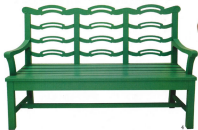

# antennae roundup

Don't get led up the garden path. Trust instead in Miranda Sinclair's favourite outdoor furniture

1 Antiqued beige 'Sunbrella' chaise-longue, £1,865, The Heveningham Collection. 2 'Outdoor LXV' moulded armchair, by Messant, £72 approx, William Potts. 3 'Medallion' chair, £245, The French House. 4 'Belvedere' bench, £11,300, Soane. 5 'Tiberius' table, £1,685, Oka. 6 'Toler' café table with 'Adams Big Top 940A-A-30-RD', £5,168, McKinnon & Harris. 7 Teak chair, £749, Odd. 8 'Soltram' garden bench, £3,360, Jamb. All prices include VAT. For suppliers' details see Address Book >